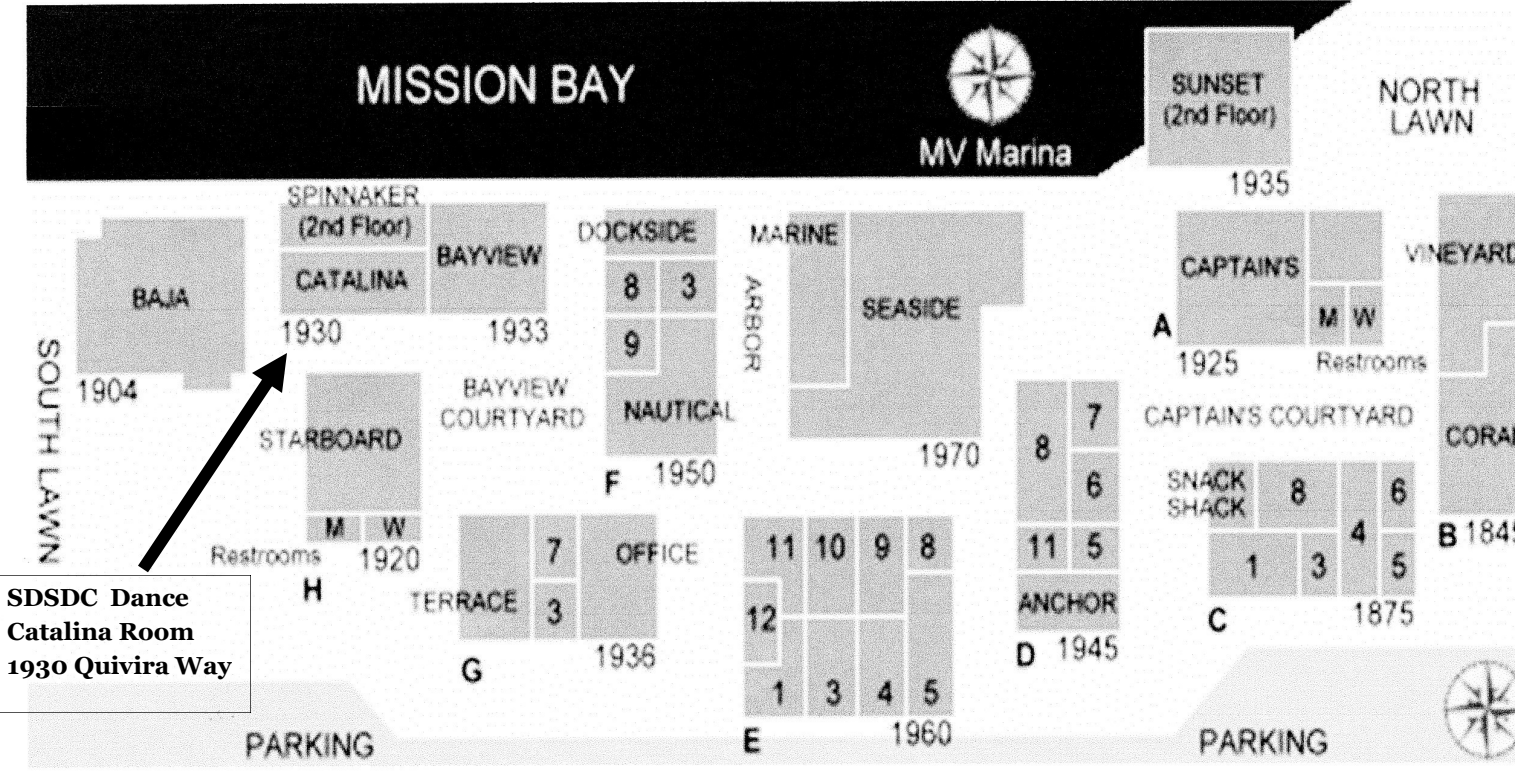

Directions and Location of where SDSDC Holiday Event is to take place Dec 5, 2021

MARINA VILLAGE CONFERENCE CENTER

(Ranch Events is on the first floor of the Sunset Room)
 Ranch Events office is located at 1935 Quivira Way, San Diego, CA 92109

FROM THE 5: **FROM 8 WEST:**

1. Exit Sea World Drive. Turn **RIGHT** if you have exited going south, turn **LEFT** if you have exited going north.
2. Continue on Sea World Drive for about 2 miles.
3. West Mission Bay Drive will be on your right, just beyond the lanes marked with arrows to Sea World's entrance.
4. Stay in the right-hand lane, continue around loop to right.
5. After loop, merge all the way to the furthest left lane.
6. At red light (Quivira Road), go left.
7. Go left again immediately (Quivira Way).
8. Continue about a half mile.
9. We are on the right-hand side, past Seaforth.

1. Take 8 West to the "Beaches" exit, past I-5.
2. Exit West Mission Bay Drive on the right.
3. Stay in the right-hand lane and continue over the bridge.
4. After the bridge ends, West Mission Bay Drive continues on about 100 yards **UNDER** the overpass, and curves in a loop to the right. **NOT** continue straight on Ingraham.
5. After loop, merge all the way to the furthest left lane.
6. At red light Quivira Road, go left.
7. Go left again immediately (Quivira Way).
8. Continue about a half mile.
9. We are on the right-hand side, past Seaforth.